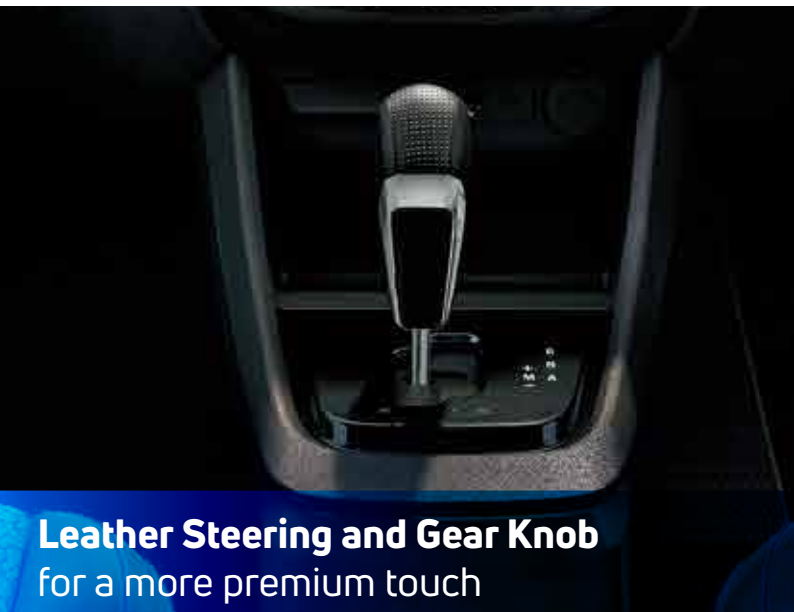

Leather Steering and Gear Knob
for a more premium touch